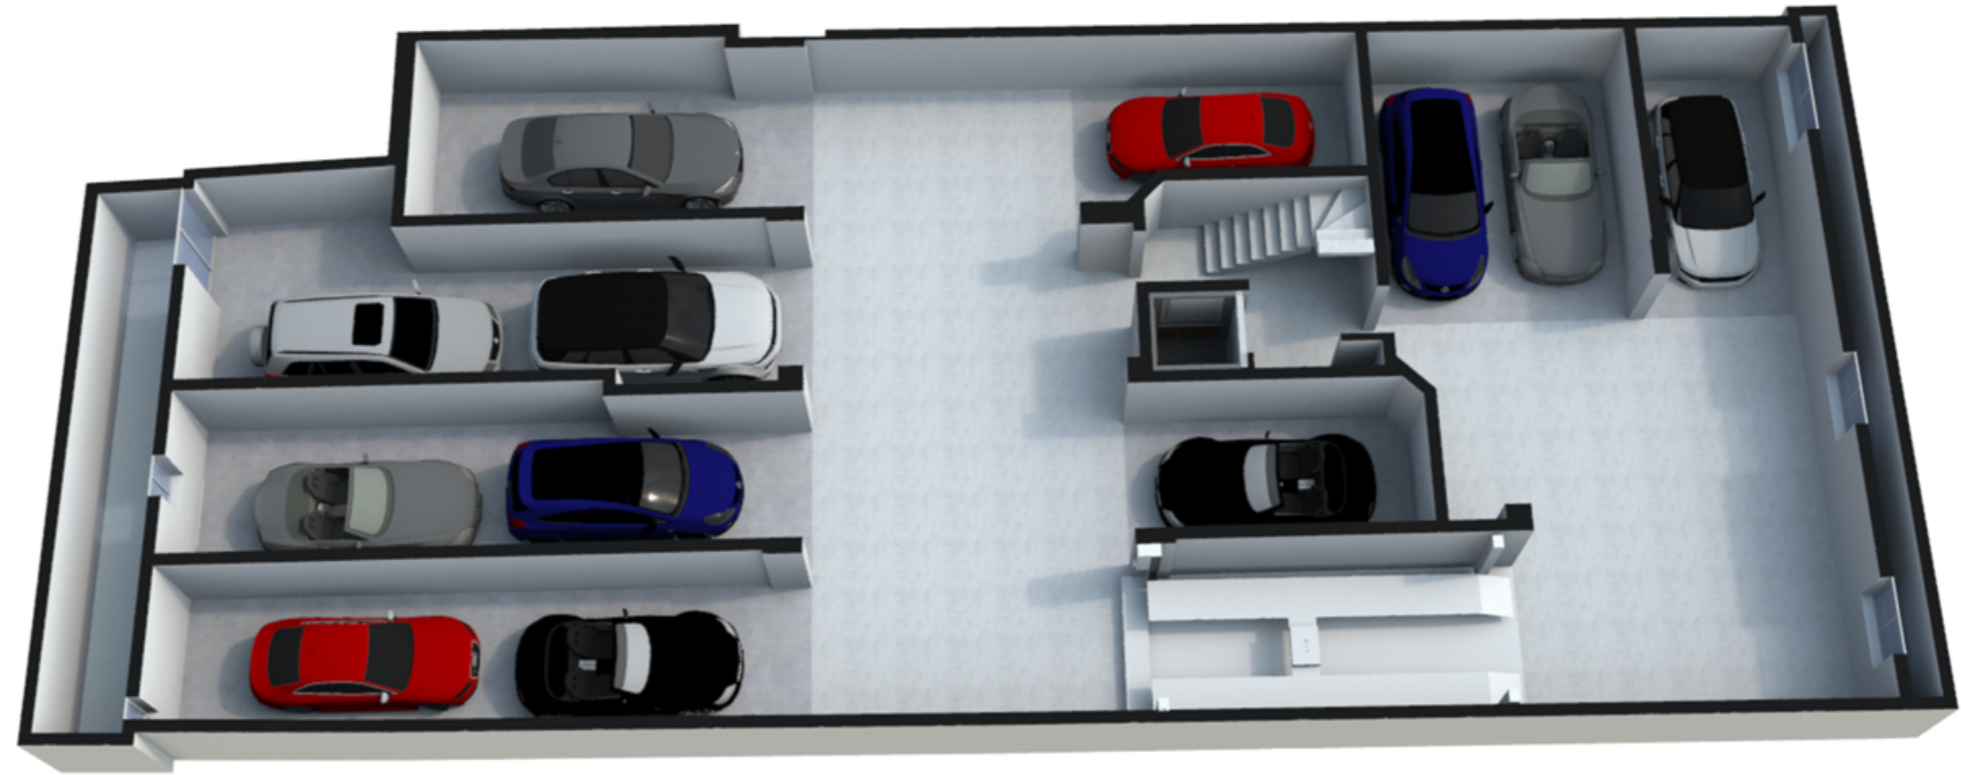

INTERNAL EIGHTS

Garages
Level 1

Artistic Impression Only

Total Area : 395 m²