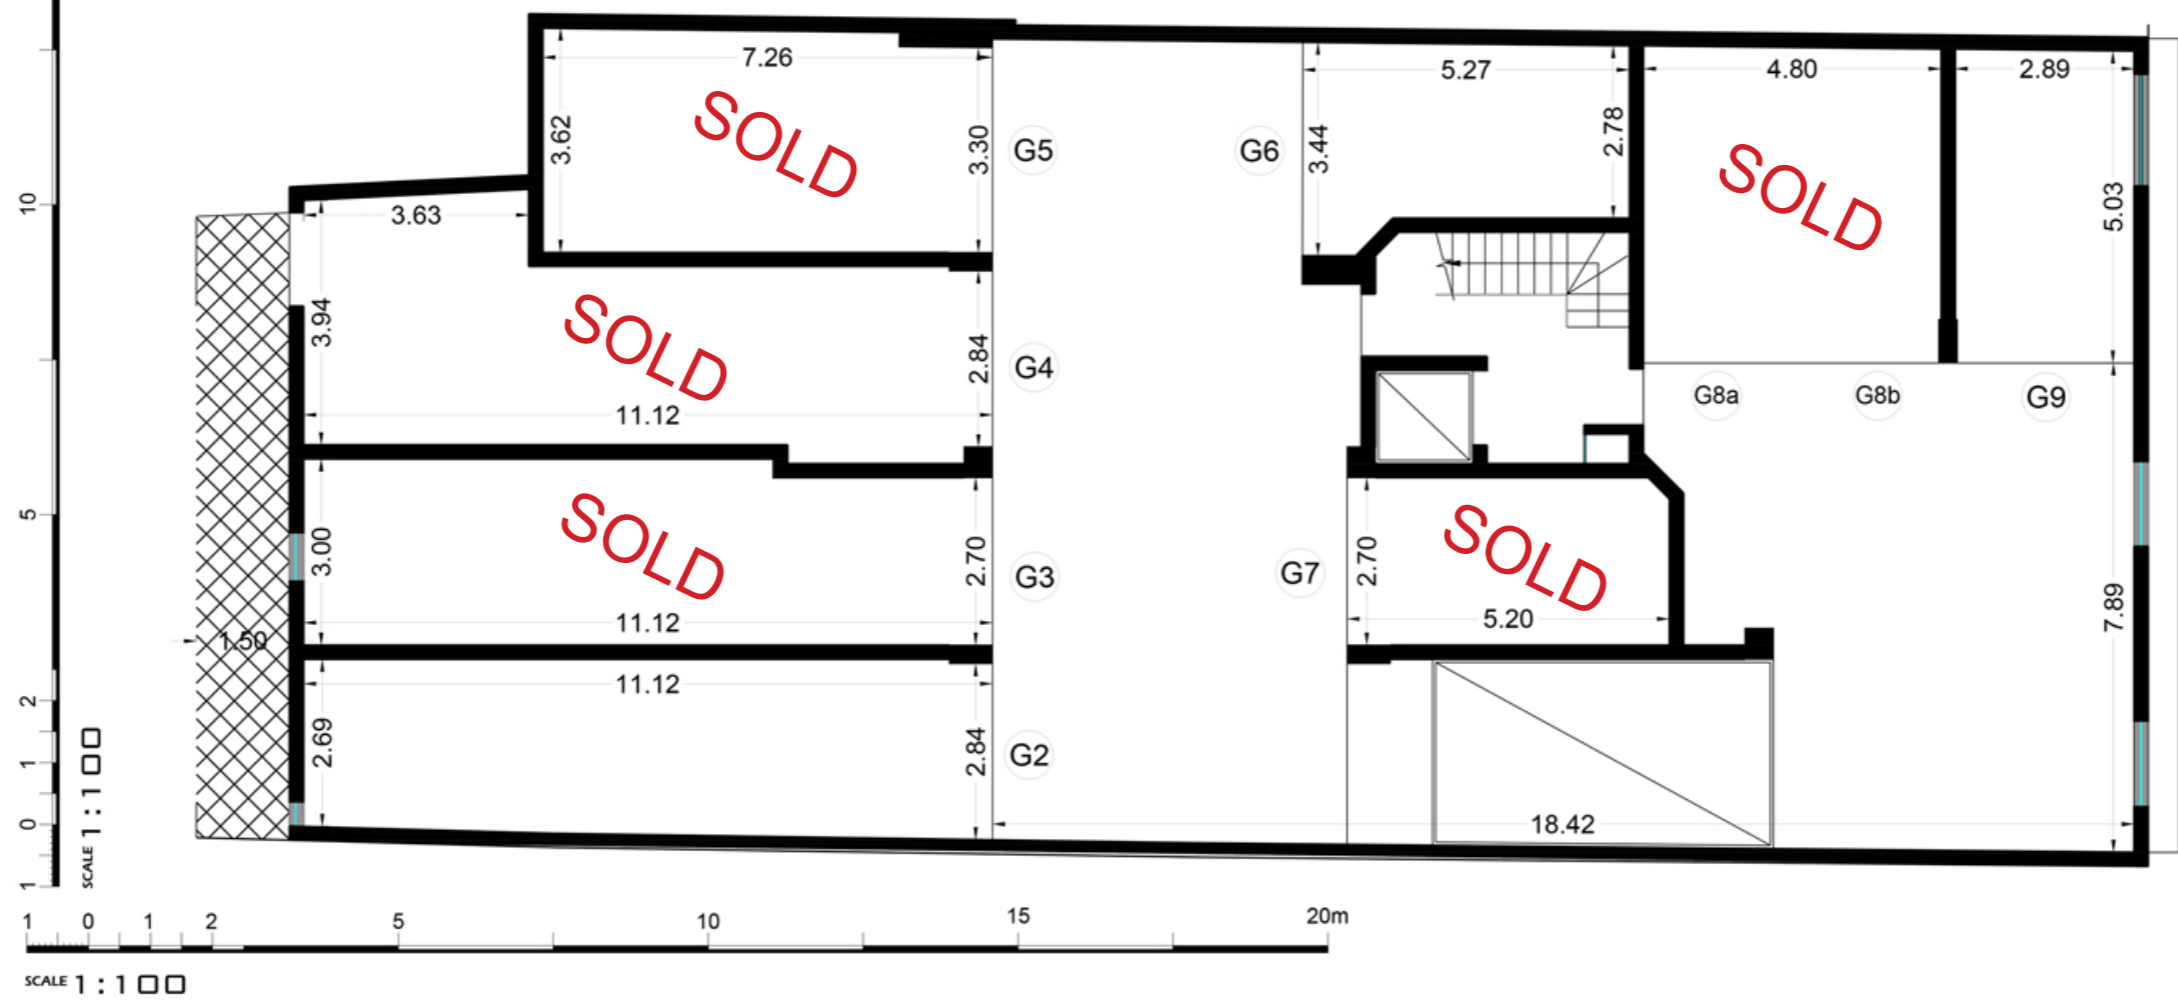

INTERNAL EIGHTS

Garages
Level 1

Artistic Impression Only

Total Area : 395 m²